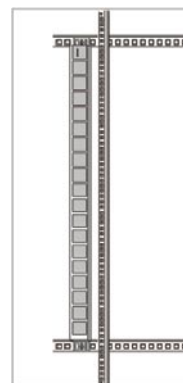

Input Plug Type: BS546/A
Parameter: Rating up to 15A

Types of Mounting Installation

1. Horizontal Mounting

Horizontal Mounting refers to the PDU being mounted onto the 19" standard frame and may take up 1U-2U spaces.

2. Vertical Mounting ("Zero" U)

Vertical Mounting refers to the mounting of the PDU on the rear or front side of the cabinet without usage of any U space on the 19" standard frame.

Direct Power PDU-UK 3pin (19" rack mount)

- PDU-C-13A-06-NA-XX

- PDU-C-13A-06-UNI-XX

- PDU-C-13A-06-AM-XX

- PDU-C-13A-06-ASU-XX

- PDU-C-13A-05-MCB-XX

- PDU-C-13A-05-RC-XX

Ordering Information and Physical Characteristics

Model No.	Description	Mounting
PDU-C-13A-06-NA-XX	6 Way UK13A(BS1363) Socket	Horizontal (19" standard)
PDU-C-13A-06-UNI-XX	6 Way Universal 10A Socket	Horizontal (19" standard)
PDU-C-13A-06-AM-XX	6 Way UK13A(BS1363) Socket with Digital Ammeter	Horizontal (19" standard)
PDU-C-13A-06-ASU-XX	6 Way UK13A(BS1363) Socket with Replaceable Surge Protection(ASU)	Horizontal (19" standard)
PDU-C-13A-05-MP-XX	5 Way UK13A(BS1363) Socket with MCB Protection	Horizontal (19" standard)
PDU-C-13A-05-RC-XX	5 Way UK13A(BS1363) Socket with RCCB Protection	Horizontal (19" standard)