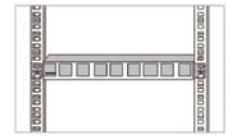

- PDU-C-13A-06-NA-XX

- PDU-C-13A-06-UNI-XX

- PDU-C-13A-06-AM-XX

- PDU-C-13A-06-ASU-XX

- PDU-C-13A-05-MCB-XX

- PDU-C-13A-05-RC-XX

Ordering Information and Physical Characteristics

Model No.	Description	Mounting
PDU-C-13A-06-NA-XX	6 Way UK13A(BS1363) Socket	Horizontal (19" standard)
PDU-C-13A-06-UNI-XX	6 Way Universal 10A Socket	Horizontal (19" standard)
PDU-C-13A-06-AM-XX	6 Way UK13A(BS1363) Socket with Digital Ammeter	Horizontal (19" standard)
PDU-C-13A-06-ASU-XX	6 Way UK13A(BS1363) Socket with Replaceable Surge Protection(ASU)	Horizontal (19" standard)
PDU-C-13A-05-MP-XX	5 Way UK13A(BS1363) Socket with MCB Protection	Horizontal (19" standard)
PDU-C-13A-05-RC-XX	5 Way UK13A(BS1363) Socket with RCCB Protection	Horizontal (19" standard)