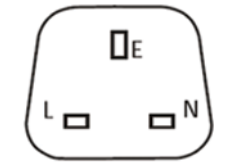

2. Vertical Mounting ("Zero" U)

Vertical Mounting refers to the mounting of the PDU on the rear or front side of the cabinet without usage of any U space on the 19" standard frame.

Direct Power PDU-UK 3pin (19" rack mount)

- PDU-C-13A-06-NA-XX

- PDU-C-13A-06-UNI-XX

- PDU-C-13A-06-AM-XX

- PDU-C-13A-06-ASU-XX

- PDU-C-13A-05-MCB-XX

- PDU-C-13A-05-RC-XX

Ordering Information and Physical Characteristics

Model No.	Description	Mounting
PDU-C-13A-06-NA-XX	6 Way UK13A(BS1363) Socket	Horizontal (19" standard)
PDU-C-13A-06-UNI-XX	6 Way Universal 10A Socket	Horizontal (19" standard)
PDU-C-13A-06-AM-XX	6 Way UK13A(BS1363) Socket with Digital Ammeter	Horizontal (19" standard)
PDU-C-13A-06-ASU-XX	6 Way UK13A(BS1363) Socket with Replaceable Surge Protection(ASU)	Horizontal (19" standard)
PDU-C-13A-05-MP-XX	5 Way UK13A(BS1363) Socket with MCB Protection	Horizontal (19" standard)
PDU-C-13A-05-RC-XX	5 Way UK13A(BS1363) Socket with RCCB Protection	Horizontal (19" standard)