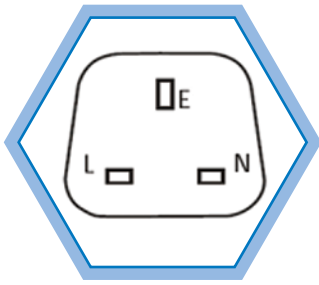

Type of Socket commonly use in Singapore

Socket Type:
UK 13A socket (BS1363)
Parameter: Rating up to 13A

Socket Type: IEC 320 C13 Socket
Parameter: Rating up to 10A

Socket Type: IEC 320 C19 Socket
Parameter: Rating up to 16A

Type of Input Plugs commonly use in Singapore

Input Plug Type: IEC60309 16A (Industrial Plug) C form
Parameter: Rating up to 16A

Input Plug Type: IEC60309 32A (Industrial Plug) C form
Parameter: Rating up to 32A