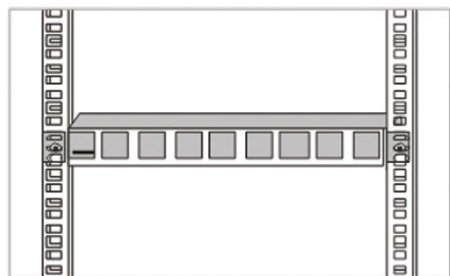

Input Plug Type: BS546/A
Parameter: Rating up to 15A

Types of Mounting Installation

1. Horizontal Mounting

Horizontal Mounting refers to the PDU being mounted onto the 19" standard frame and may take up 1U-2U spaces.