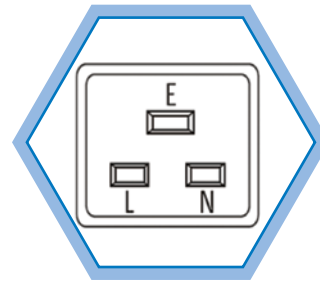

Type of Socket commonly use in Singapore

Socket Type:
UK 13A socket (BS1363)
Parameter: Rating up to 13A

Socket Type: IEC 320 C13 Socket
Parameter: Rating up to 10A

Socket Type: IEC 320 C19 Socket
Parameter: Rating up to 16A

Type of Input Plugs commonly use in Singapore

Input Plug Type: IEC60309 16A (Industrial Plug) C form
Parameter: Rating up to 16A

Input Plug Type: IEC60309 32A (Industrial Plug) C form
Parameter: Rating up to 32A